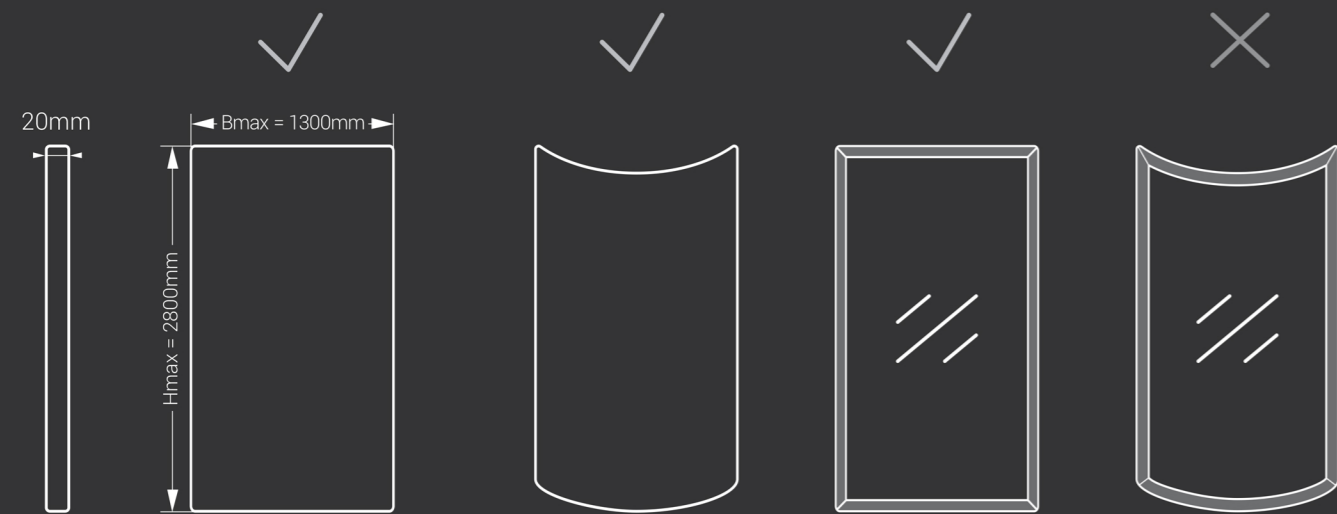

ACRYLIC ACRYL

MDF base material
MDF-Trägerplatte

EN

ABS edgeband in matching color, ABS Aluminium,
3D edgebands (3D Silver, 3D Bronze, 3D Plywood)

DE

ABS-Kante in passender Farbe, ABS Aluminium,
3D-Kanten (3D Silber, 3D Bronze, 3D Furnier)